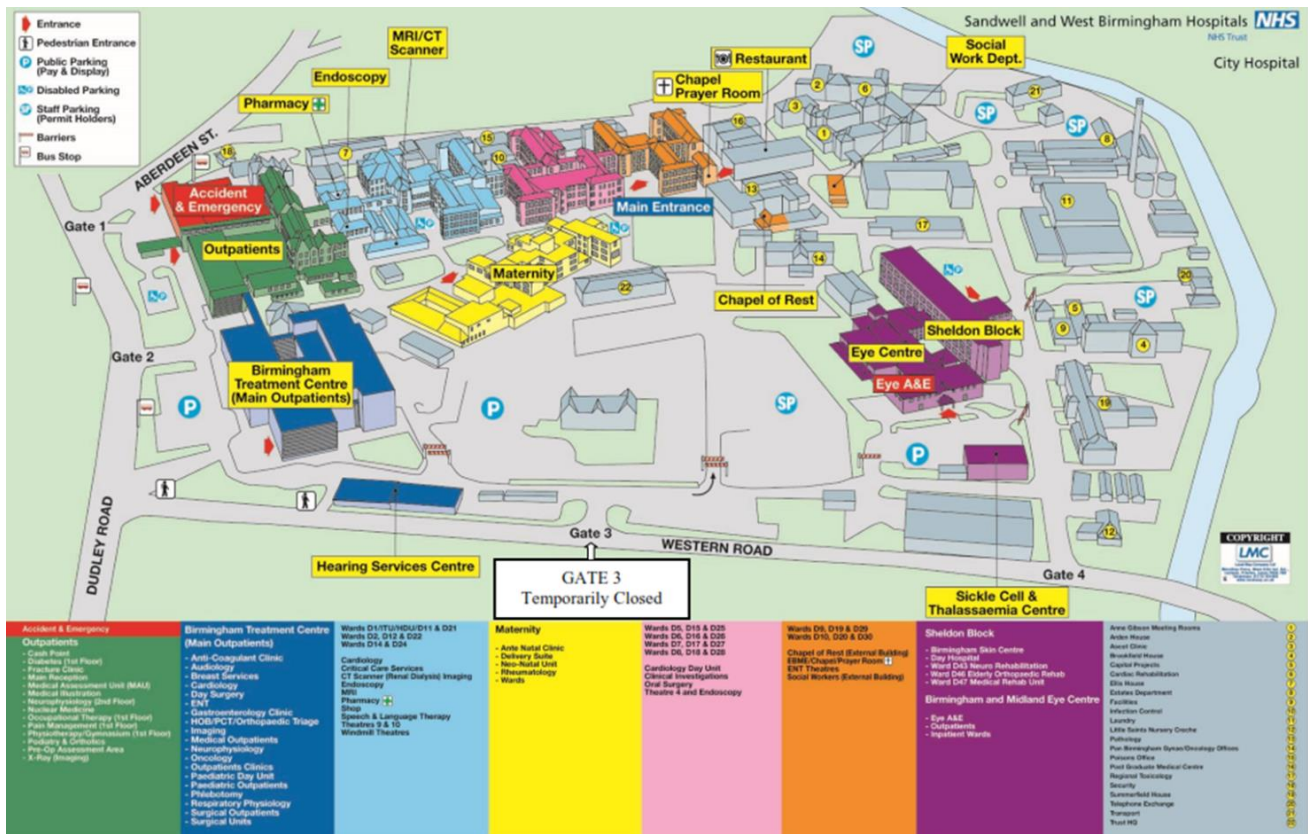

Sandwell and West Birmingham Hospitals **NHS**
NHS Trust

Birmingham City Hospital

Live Partial Breast Reconstruction Course

Chest Wall Perforator Flaps

11th Feb 2019

Learning Objectives:

- Anatomy of local chest wall perforators flaps/ Patient selection/ Service set-up/ Post-op care
- Developing skills for planning and marking up (minimum two different techniques)
- Live demonstration of partial breast reconstruction with local chest wall perforator flaps: LICAP, AICAP, MICAP

Where
EVERYONE
Matters

Programme

6 Delegates per Workshop:

Accredited with 7.5 CPD points:

Times (24 Hours)	Programme
8.00 - 8.15	Registration (Light breakfast and coffee)
8.15 - 8.30	Welcome
8.30 - 8.45	Theatre Change
8.45 - 9.00	Live Mark Up
9.00 – 10.00	Patient Selection, Technique, Video (Refreshment)
10.00 - 12.15	Theatre
12.15 - 13.15	Lunch
13.15 – 13.45	Live Mark Up
13.45 - 14.45	Post Op Care, Service setup, Experience (Refreshment)
14.45 - 16.45	Theatre
16.45 - 17.00	Conclusion and Closure Of Workshop

Venue:

City Hospital Birmingham, Dudley Road, Birmingham B18 7QH.

Parking:

All our car parks are 'pay on leaving'. The visitors' car park is situated in front of Birmingham Treatment Centre (BTC). Please take a ticket when entering the car park and pay at the pay machines located in front and back of BTC entrance. Public Car Parking rates between 6 to 24 hours are £5.30.